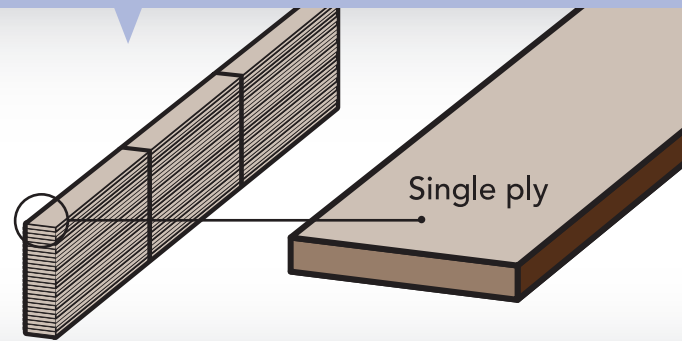

RTS PACKAGING ANNOUNCES NEW SUPPLY CAPABILITIES

RTS Packaging, LLC
is proud to announce
new product capabilities
for its customers.

RTS can now provide
paperboard construction supplies.

WE NOW PROVIDE:

Dry wall shims for **WOOD** framing installation

- Made from "fresh" mill grade paperboard
(.075" and .090" laminated
OR
.060" single ply)
- Custom sizes available

Single ply dry wall shims.

SINGLE PLY AND LAMINATED CONSTRUCTION SUPPLIES

Easy to use and works great!